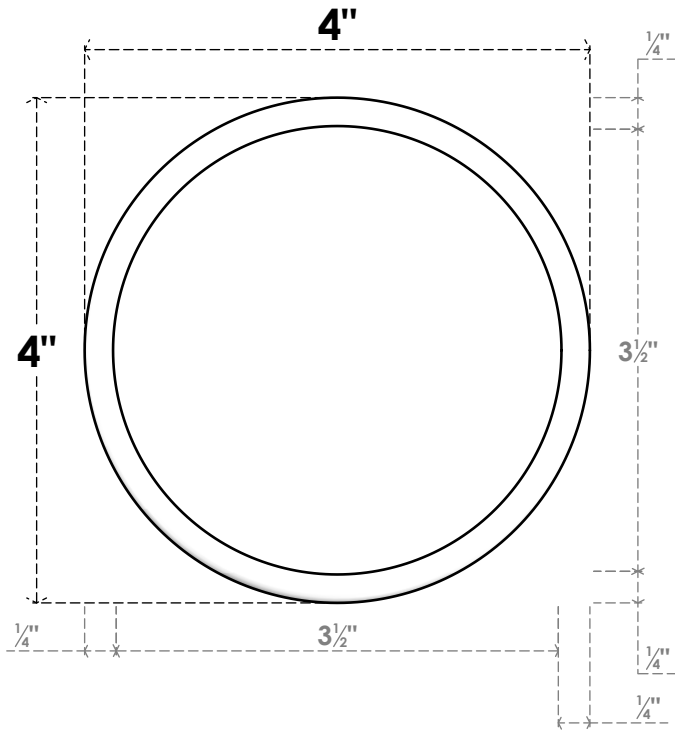

# ROSP040X040X075GRY05

4"W X 4"H X 3/4"P STANDARD GRAYSON ROSETTE WITH ROUNDED EDGE, ARCHITECTURAL GRADE PVC

**FRONT**

**SIDE**

EKENA MILLWORK  
2300 WEST MAIN ST.  
CLARKSVILLE, TX 75426  
TOLL FREE: 866-607-0453  
WWW.EKENAMILLWORK.COM

**NOTES**

1. INSTALLATION TO BE COMPLETED IN ACCORDANCE WITH MANUFACTURER'S SPECIFICATIONS.
2. DRAWING MAY NOT BE TO SCALE
3. THIS DRAWING IS INTENDED FOR DESIGN AND PLANNING PURPOSES ONLY.
4. ALL INFORMATION CONTAINED HEREIN WAS CURRENT AT THE TIME OF DEVELOPMENT BUT MUST BE REVIEWED AND APPROVED BY THE PRODUCT MANUFACTURER TO BE CONSIDERED ACCURATE.
5. ARCHITECTURAL GRADE PVC PRODUCTS ARE MADE FROM EXPANDED CELLULAR PVC AND COME NATURALLY WHITE BUT MAY BE PAINTED