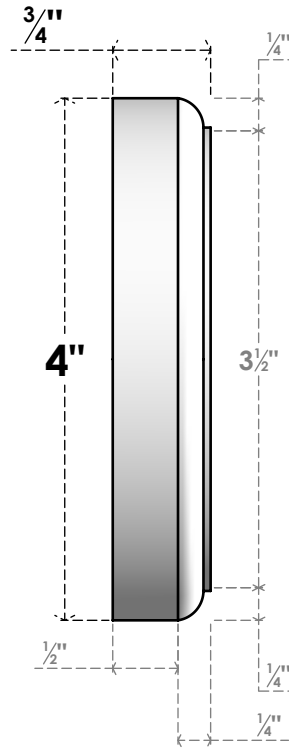

# ROSP040X040X075GRY05

4"W X 4"H X 3/4"P STANDARD GRAYSON ROSETTE WITH ROUNDED EDGE, ARCHITECTURAL GRADE PVC

**FRONT**

**SIDE**

EKENA MILLWORK  
2300 WEST MAIN ST.  
CLARKSVILLE, TX 75426  
TOLL FREE: 866-607-0453  
WWW.EKENAMILLWORK.COM

**NOTES**

1. INSTALLATION TO BE COMPLETED IN ACCORDANCE WITH MANUFACTURER'S SPECIFICATIONS.
2. DRAWING MAY NOT BE TO SCALE
3. THIS DRAWING IS INTENDED FOR DESIGN AND PLANNING PURPOSES ONLY.
4. ALL INFORMATION CONTAINED HEREIN WAS CURRENT AT THE TIME OF DEVELOPMENT BUT MUST BE REVIEWED AND APPROVED BY THE PRODUCT MANUFACTURER TO BE CONSIDERED ACCURATE.
5. ARCHITECTURAL GRADE PVC PRODUCTS ARE MADE FROM EXPANDED CELLULAR PVC AND COME NATURALLY WHITE BUT MAY BE PAINTED